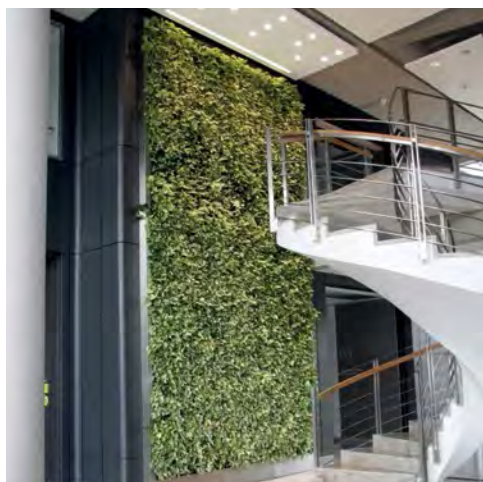

Advice

- A drainage point is compulsory for indoor installations.
- For larger walls, it is advisable to install an automatic irrigation unit. An average water consumption of 5 litres/m² of landscaped surface per week must be taken into account. This depends on local conditions such as the type of plants, surrounding temperature, air-conditioning and light levels.
- Water-resistant foil on the rear wall is recommended for indoor use.